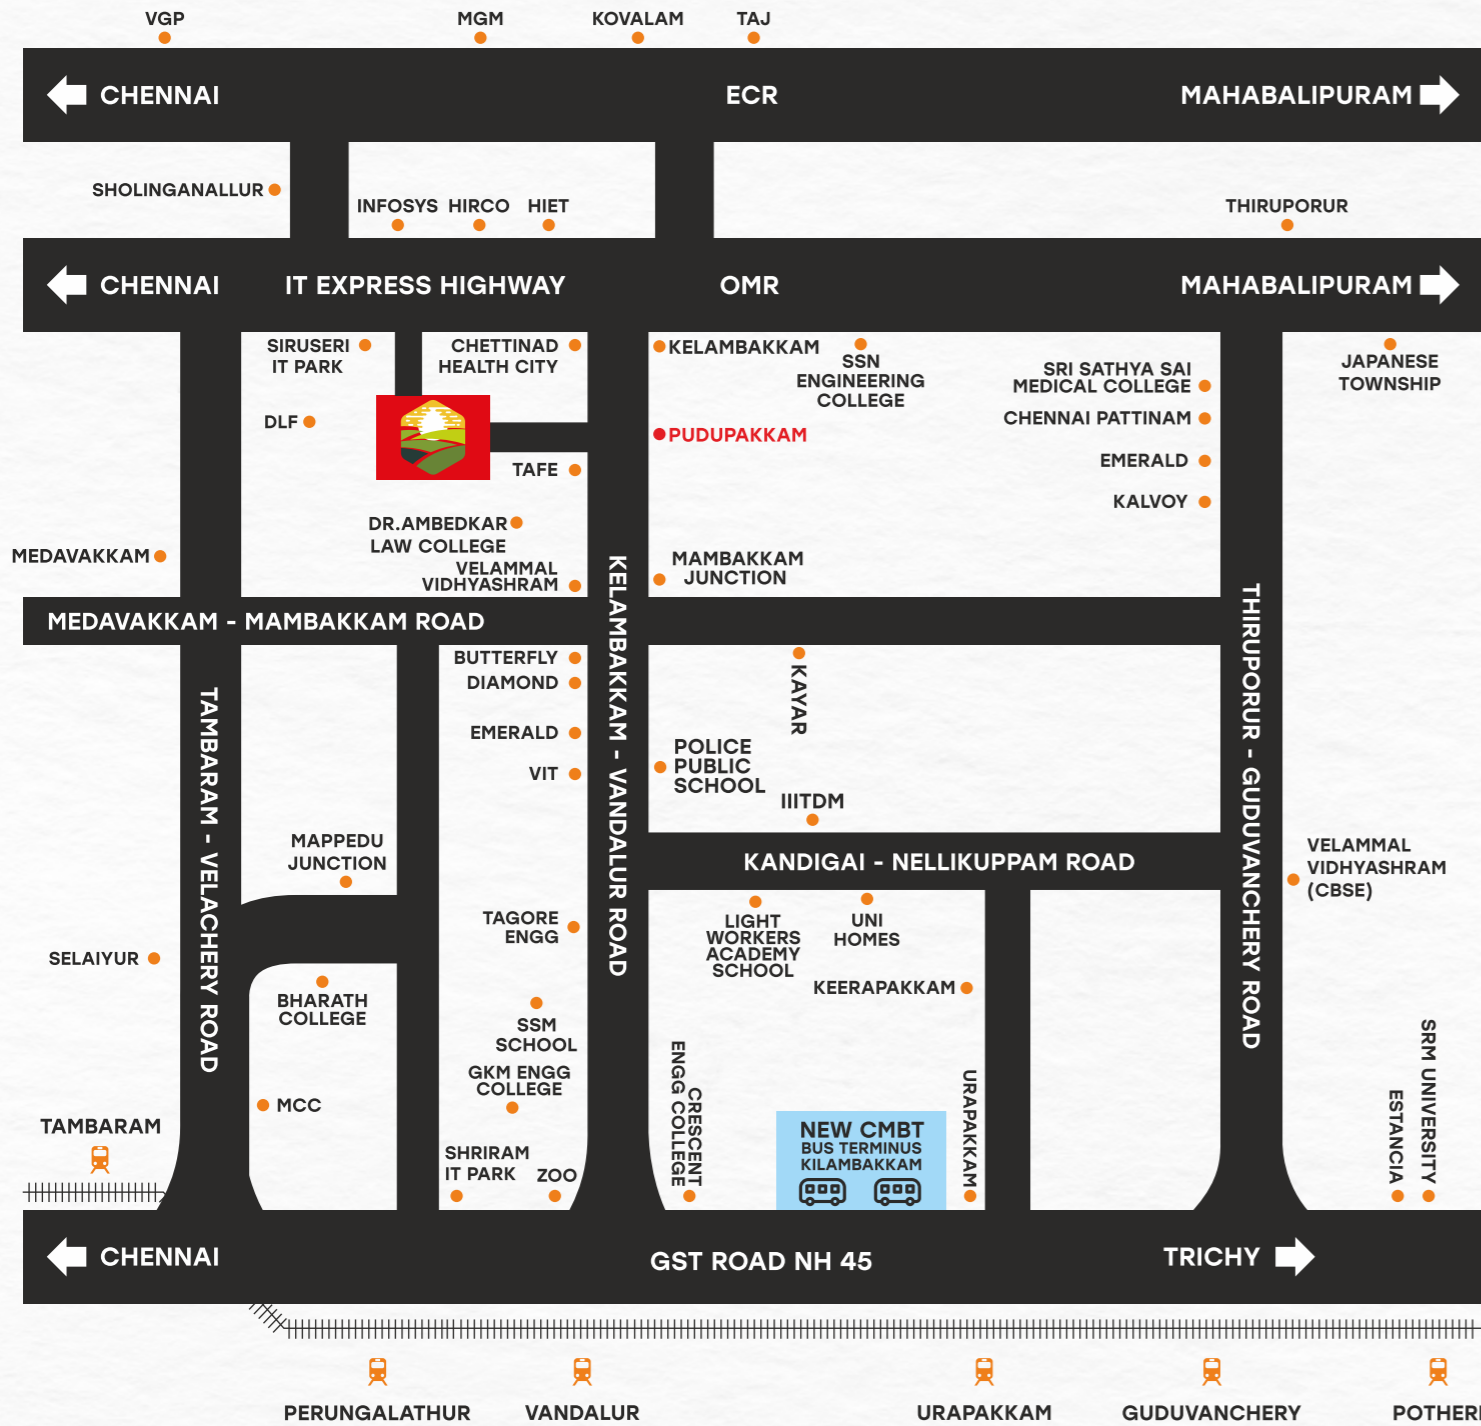

LOCATION MAP
NOT TO SCALE

For Booking & Enquiries

www.amazzehomes.com

Corporate Office : No. 313, on G.S.T.Road, Chrompet, Chennai - 600044.