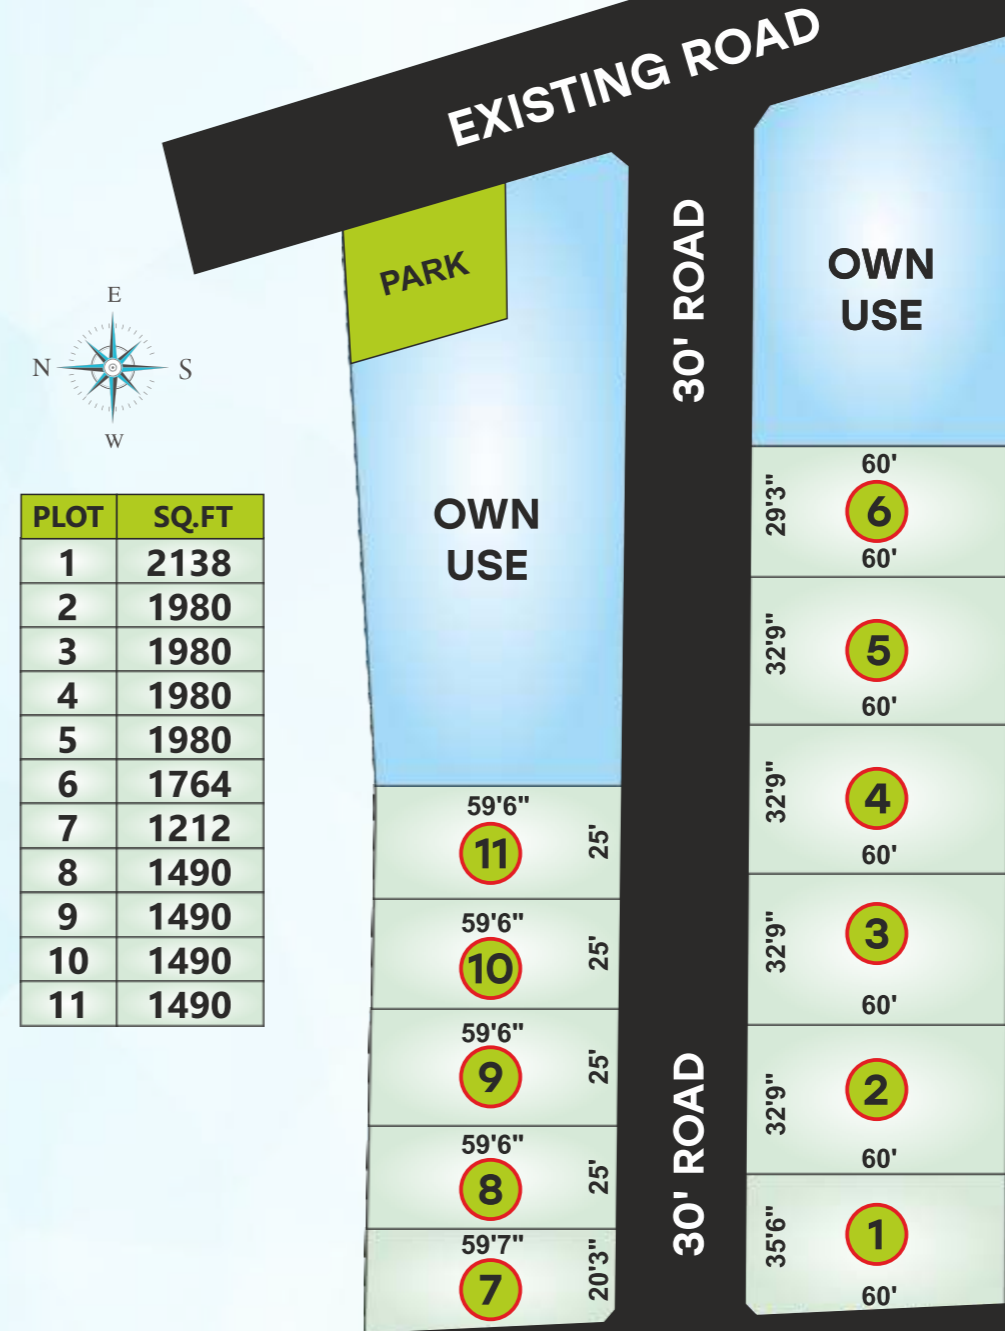

OMR EXPRESS IT WAY

LAYOUT DEVELOPMENT IN HOUSING SITES OF SURVEY Nos : 223/2B PUDUPAKKAM VILLAGE, THIRUPORUR TALUK, EARLIER KANCHIPURAM DISTRICT PRESENTLY CHENGALPATTU DISTRICT.

TO SIRUSERI BHARATHIYAR ST TO PUDUPAKKAM